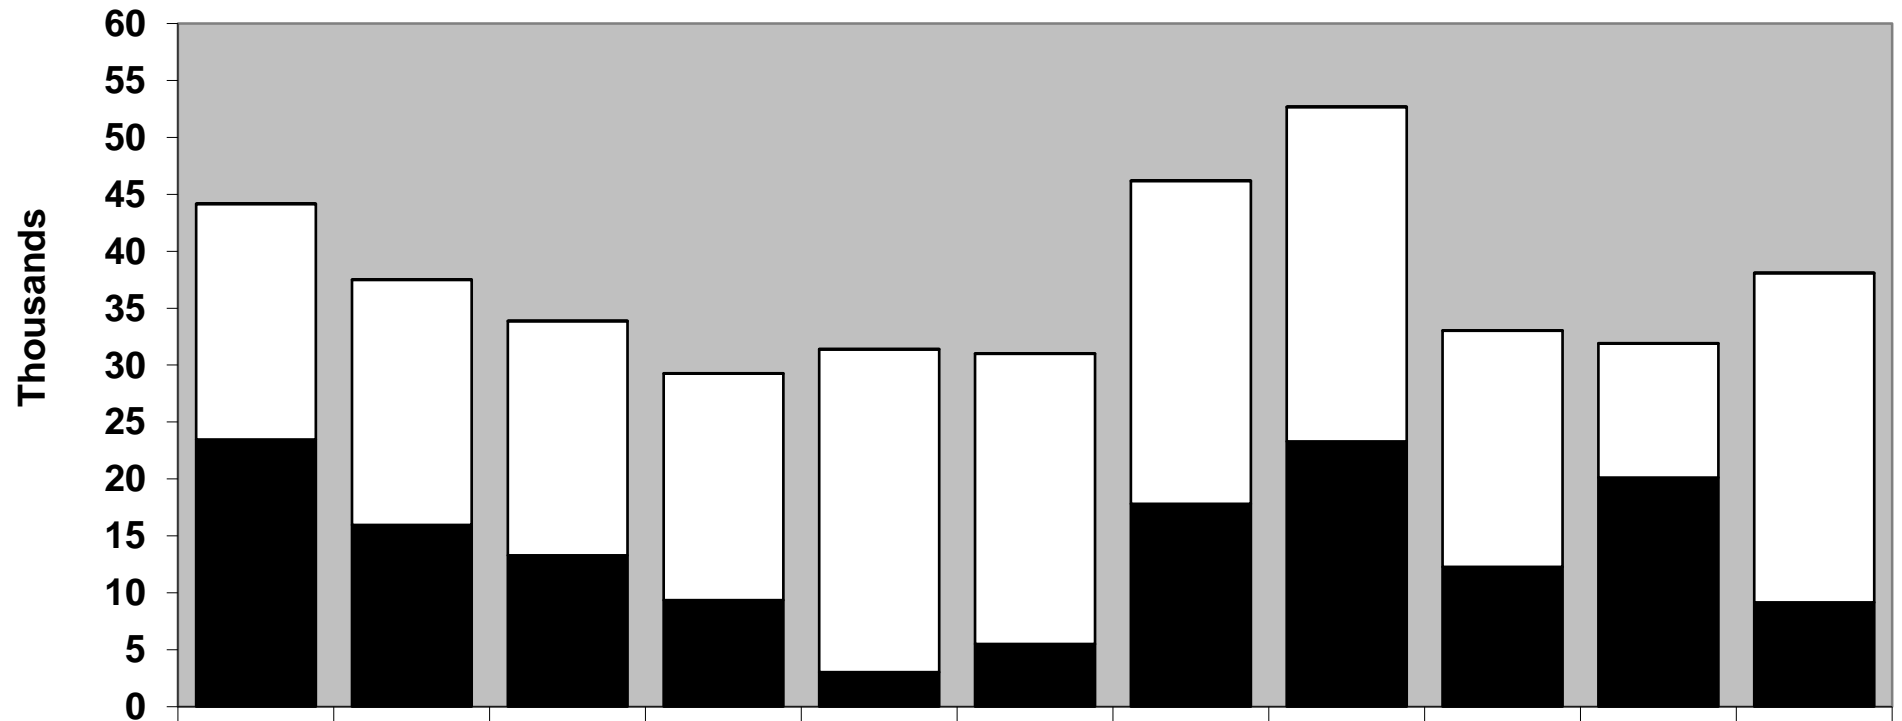

Average Light Goose Populations Middle Rio Grande Valley, NM, 2000-2010

	2000	2001	2002	2003	2004	2005	2006	2007	2008	2009	2010
■ % Bosque	47%	57%	61%	68%	90%	83%	63%	58%	66%	37%	76%
□ Bosque	20,692	21,535	20,574	19,902	28,370	25,490	28,362	29,375	20,741	11,788	28,946
■ State	23,448	15,945	13,285	9,340	3,011	5,512	17,814	23,283	12,267	20,107	9,141

Dec, Jan, Feb Ground surveys