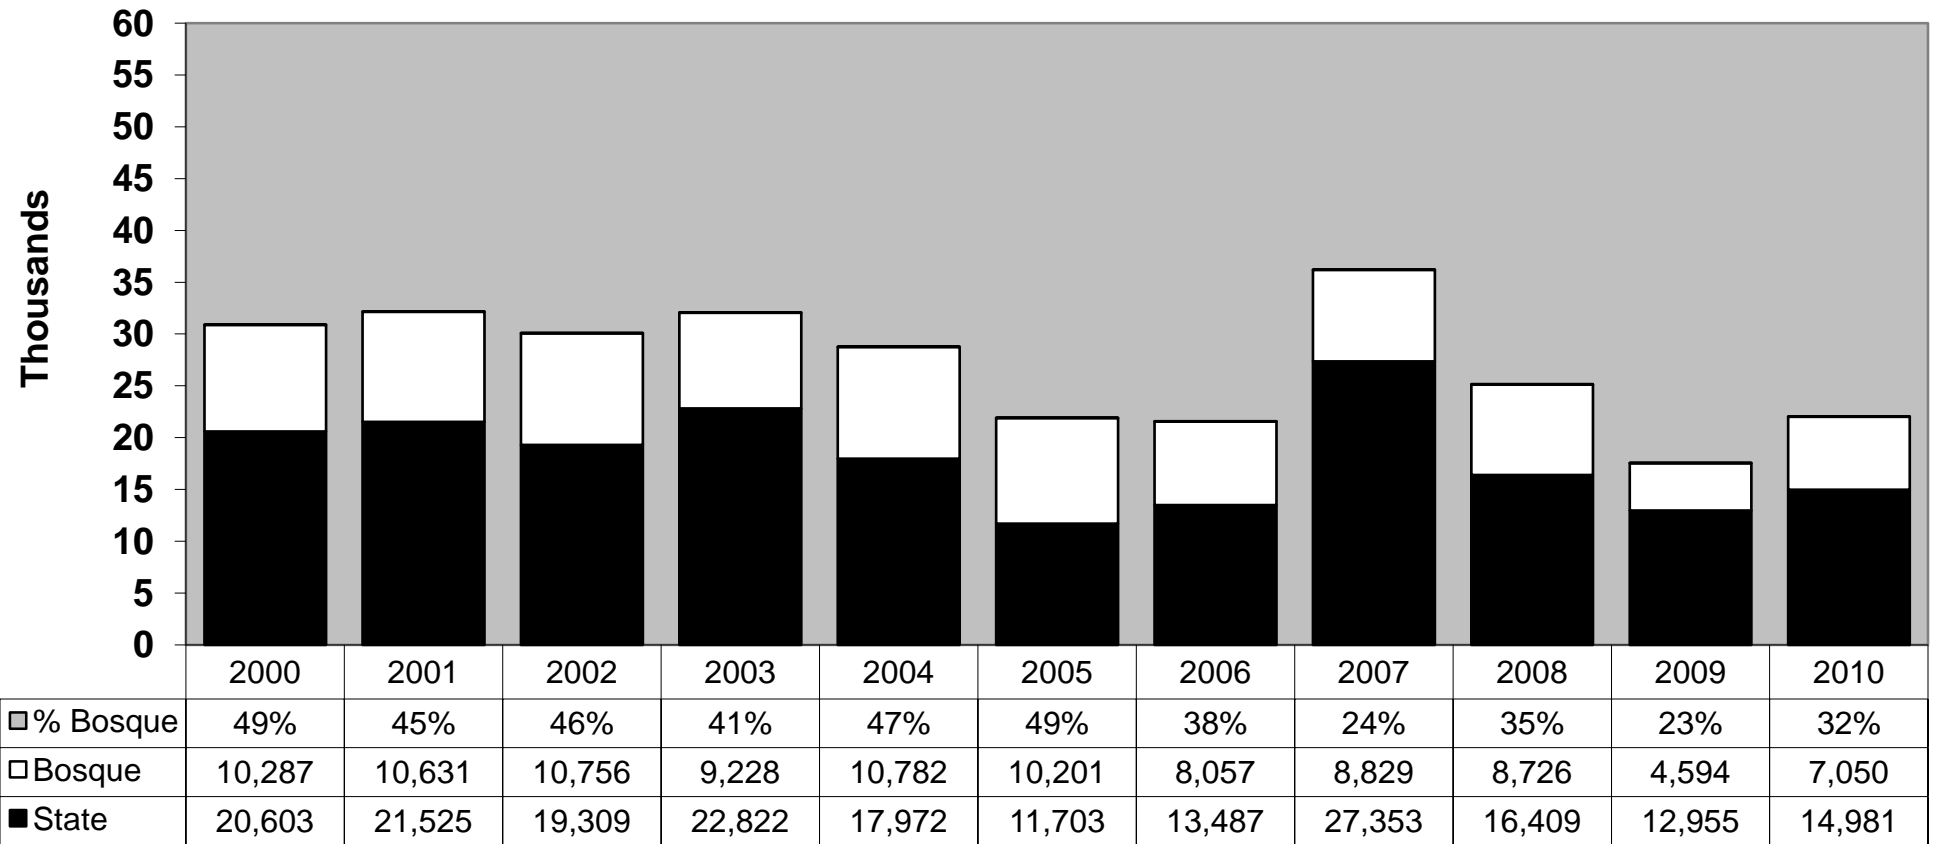

# Average Sandhill Crane Populations Middle Rio Grande Valley, NM, 2000-2010

Nov, Dec, Jan, Feb Ground Surveys

# Average Light Goose Populations Middle Rio Grande Valley, NM, 2000-2010

	2000	2001	2002	2003	2004	2005	2006	2007	2008	2009	2010
■ % Bosque	47%	57%	61%	68%	90%	83%	63%	58%	66%	37%	76%
□ Bosque	20,692	21,535	20,574	19,902	28,370	25,490	28,362	29,375	20,741	11,788	28,946
■ State	23,448	15,945	13,285	9,340	3,011	5,512	17,814	23,283	12,267	20,107	9,141

**Dec, Jan, Feb Ground surveys**