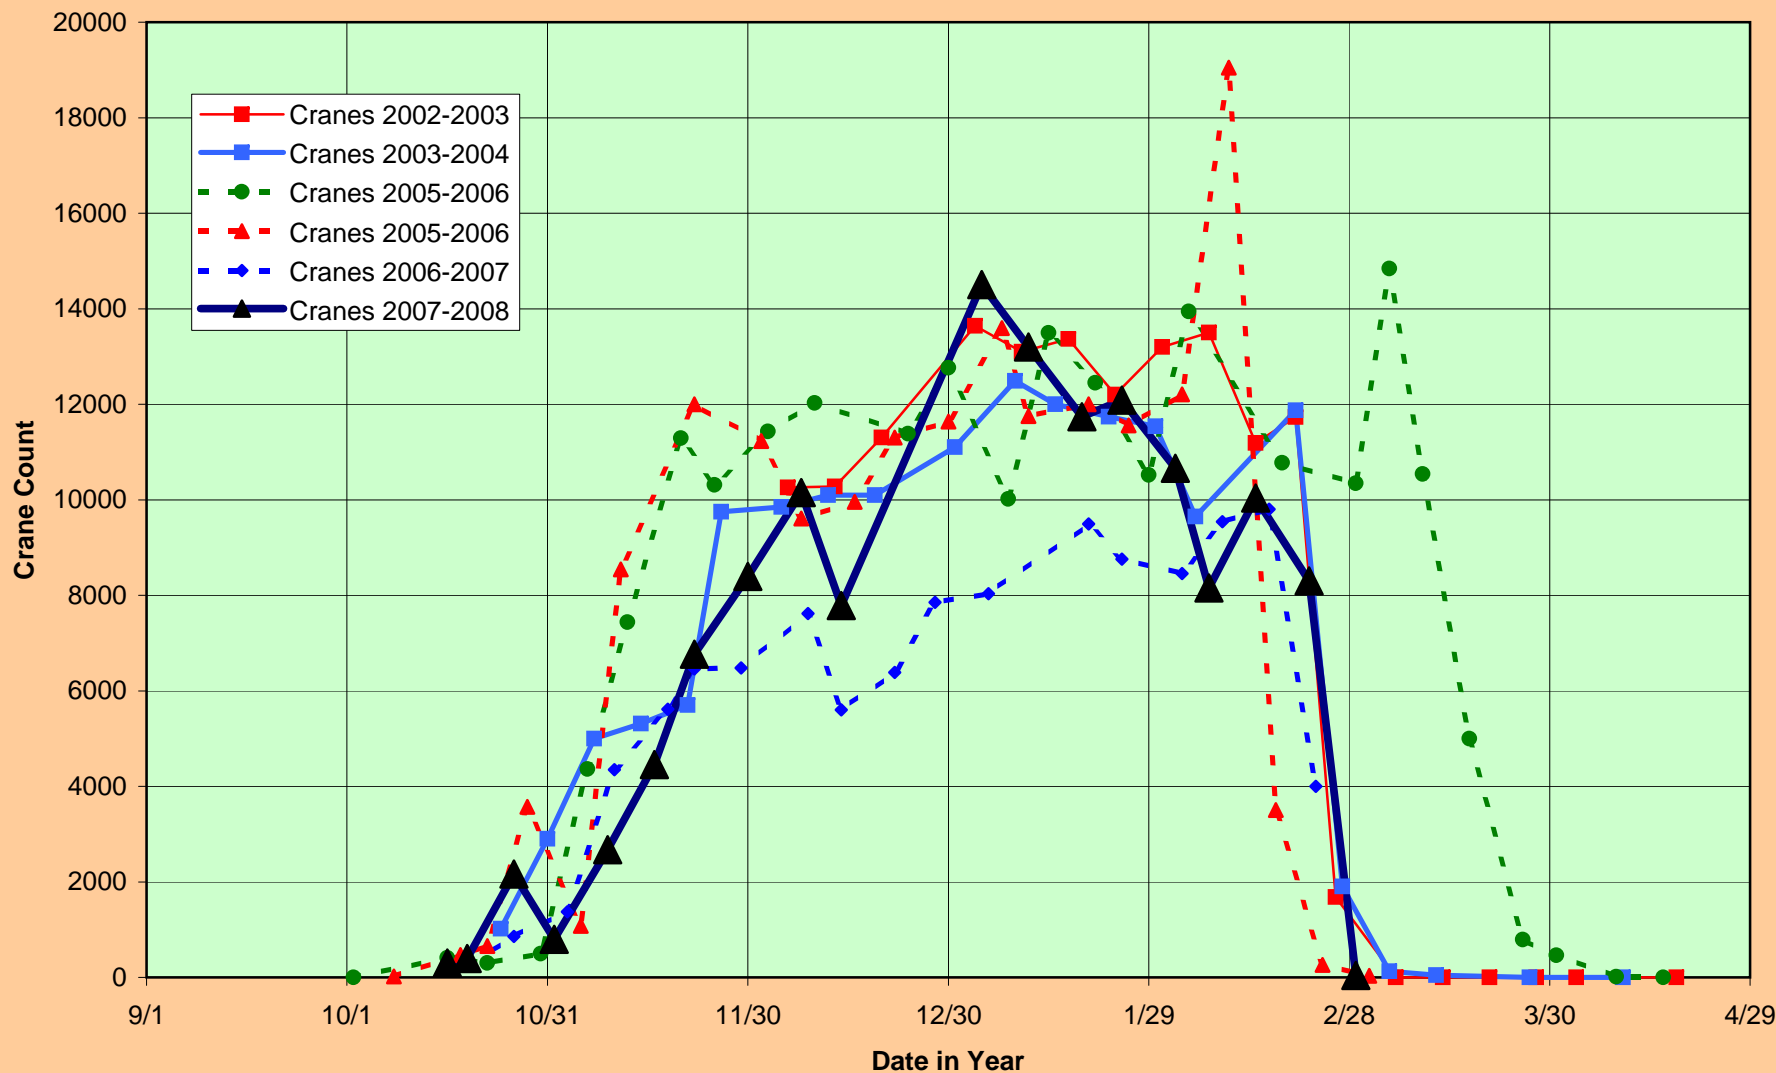

Bosque del Apache NWR Weekly Crane Counts 2002-2007

Bosque del Apache NWR Weekly Light Goose Counts 2002-2007

Weekly Sandhill Crane Count
at
Bosque del Apache National Wildlife Refuge

Best time to see large flocks
of cranes and geese

Weekly Light Goose Count at Bosque del Apache National Wildlife Refuge

Best time to see large flocks
of cranes and geese

Weekly Duck Count at Bosque del Apache National Wildlife Refuge