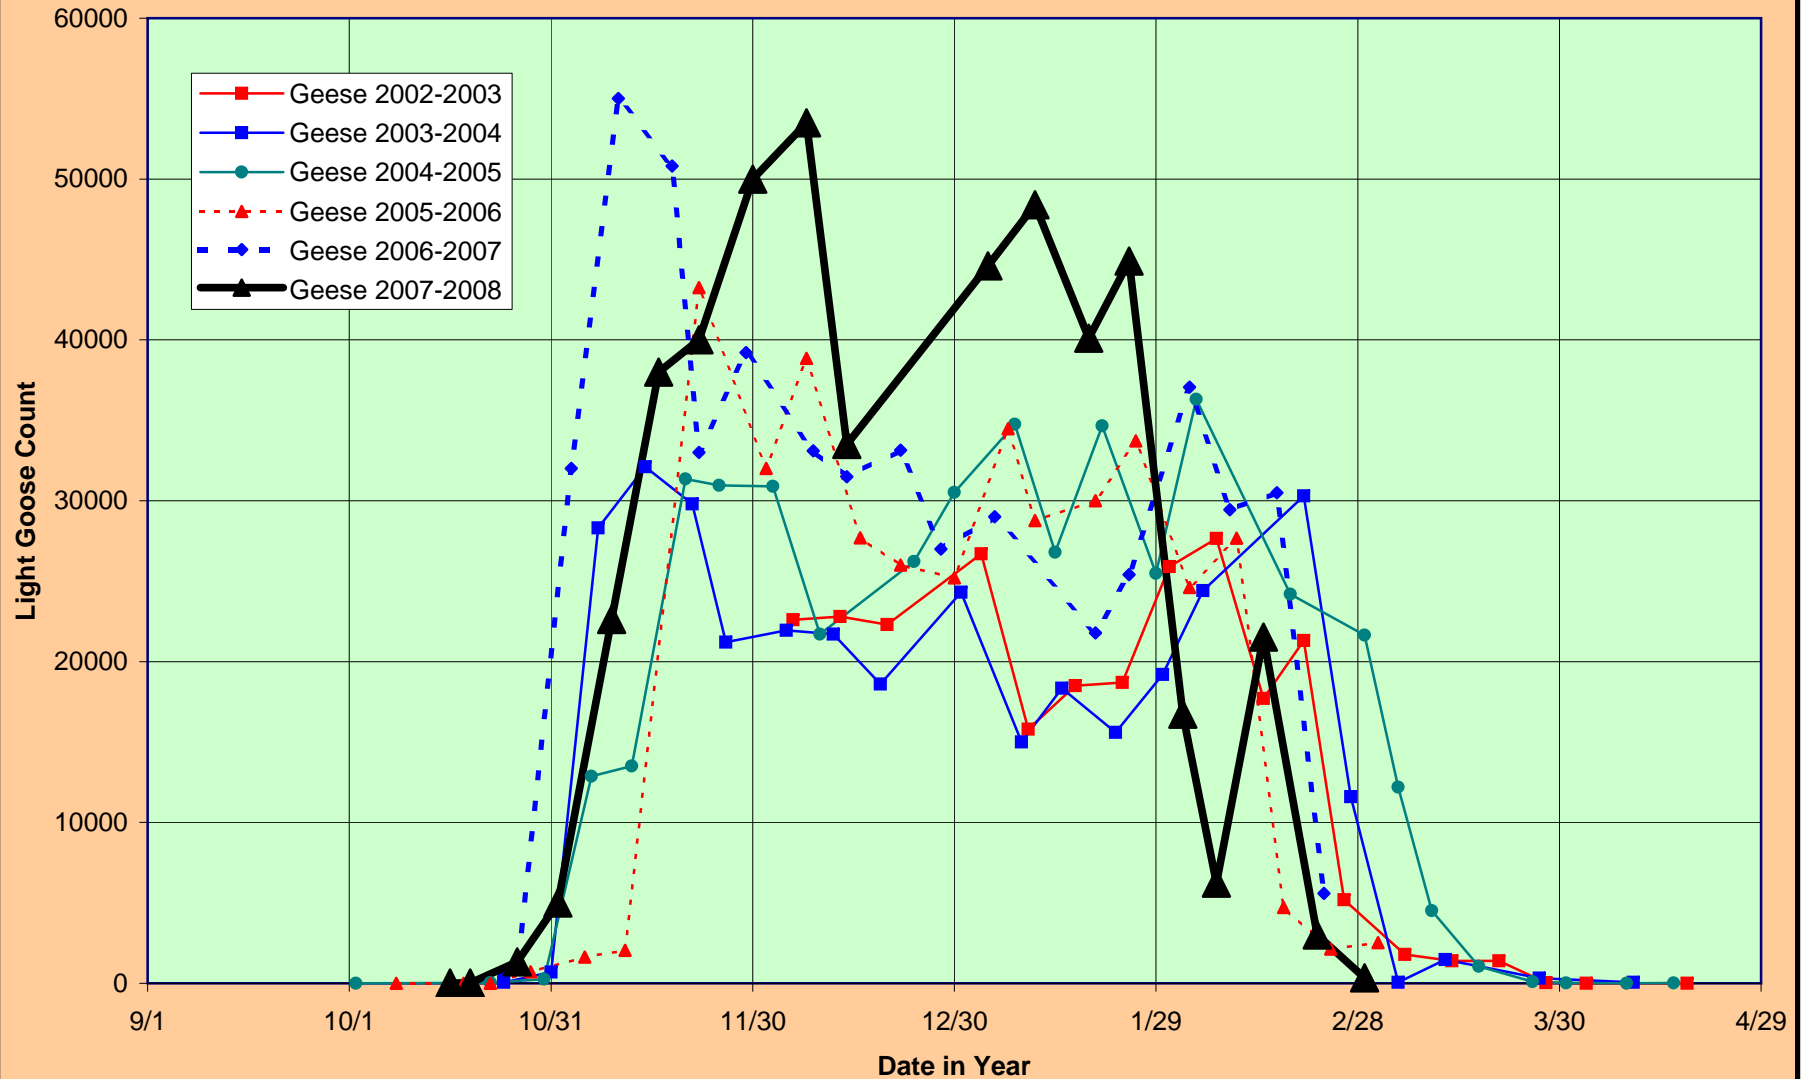

Bosque del Apache NWR Weekly Crane Counts 2002-2007

Bosque del Apache NWR Weekly Light Goose Counts 2002-2007

Weekly Sandhill Crane Count
at
Bosque del Apache National Wildlife Refuge

Best time to see large flocks
of cranes and geese

Weekly Light Goose Count at Bosque del Apache National Wildlife Refuge

Best time to see large flocks
of cranes and geese

Weekly Duck Count at Bosque del Apache National Wildlife Refuge