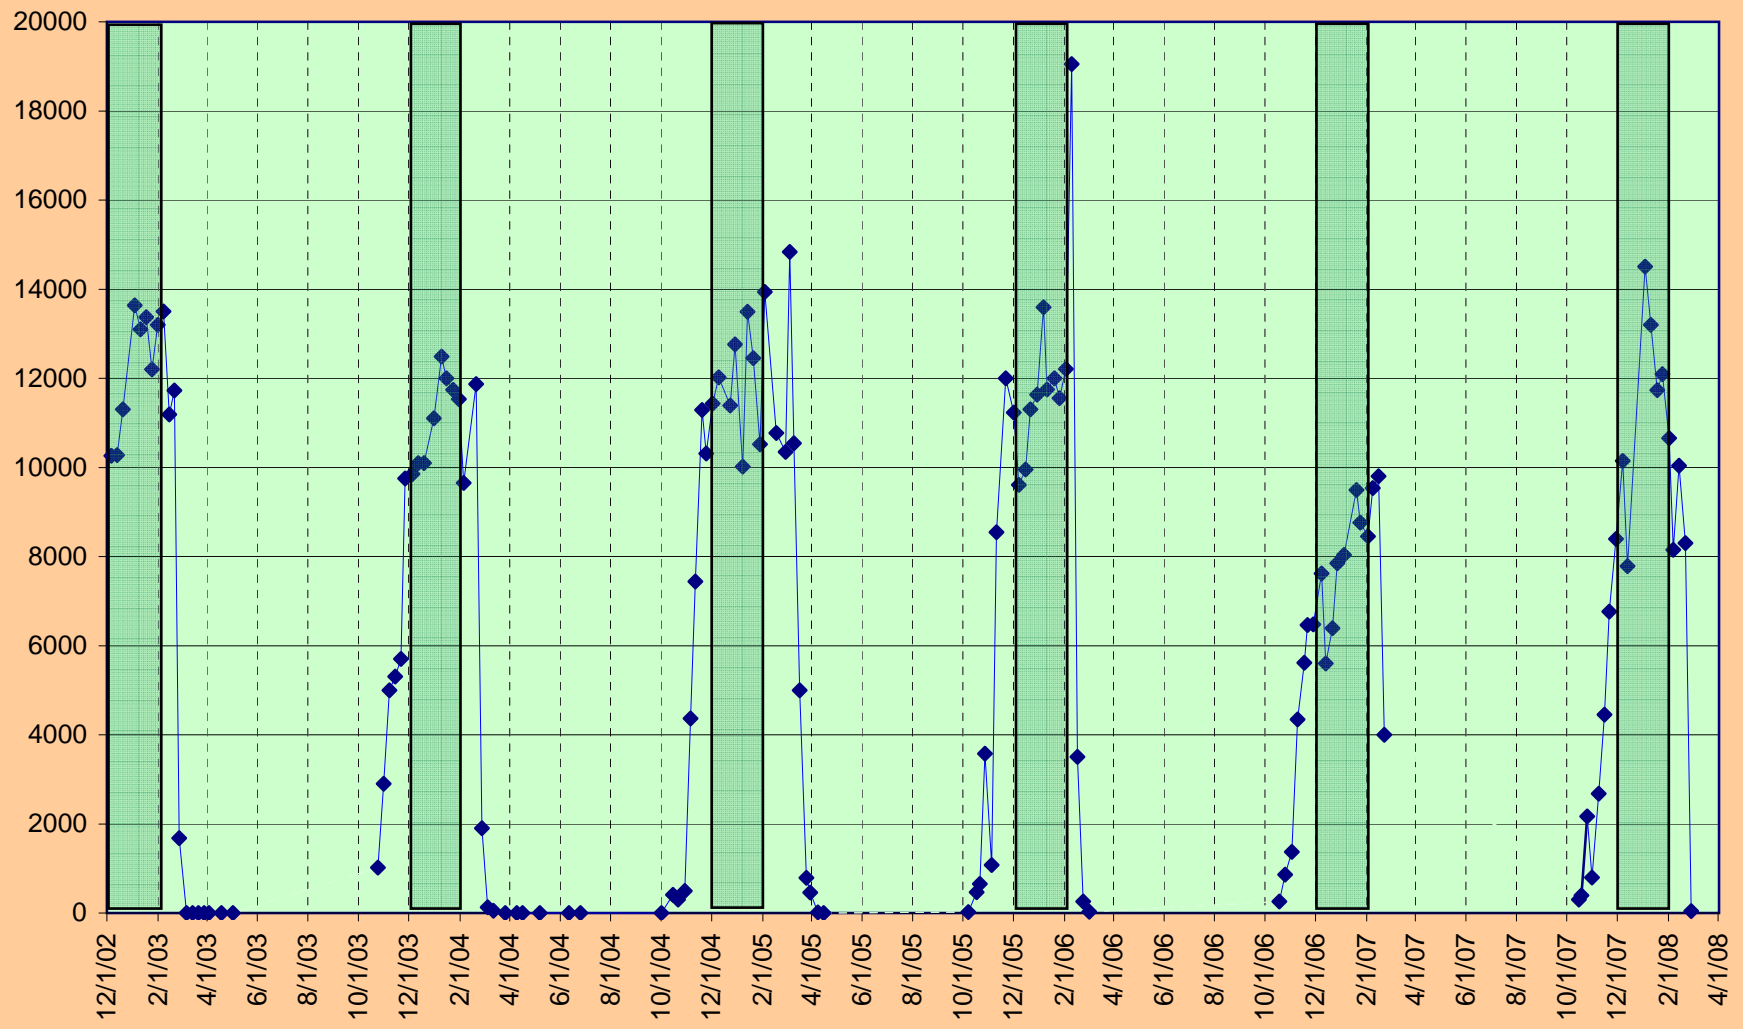

Bosque del Apache NWR Weekly Crane Counts 2002-2007

Bosque del Apache NWR Weekly Light Goose Counts 2002-2007

Weekly Sandhill Crane Count
at
Bosque del Apache National Wildlife Refuge

Best time to see large flocks
of cranes and geese

Weekly Light Goose Count at Bosque del Apache National Wildlife Refuge

Best time to see large flocks
of cranes and geese

Weekly Duck Count at Bosque del Apache National Wildlife Refuge