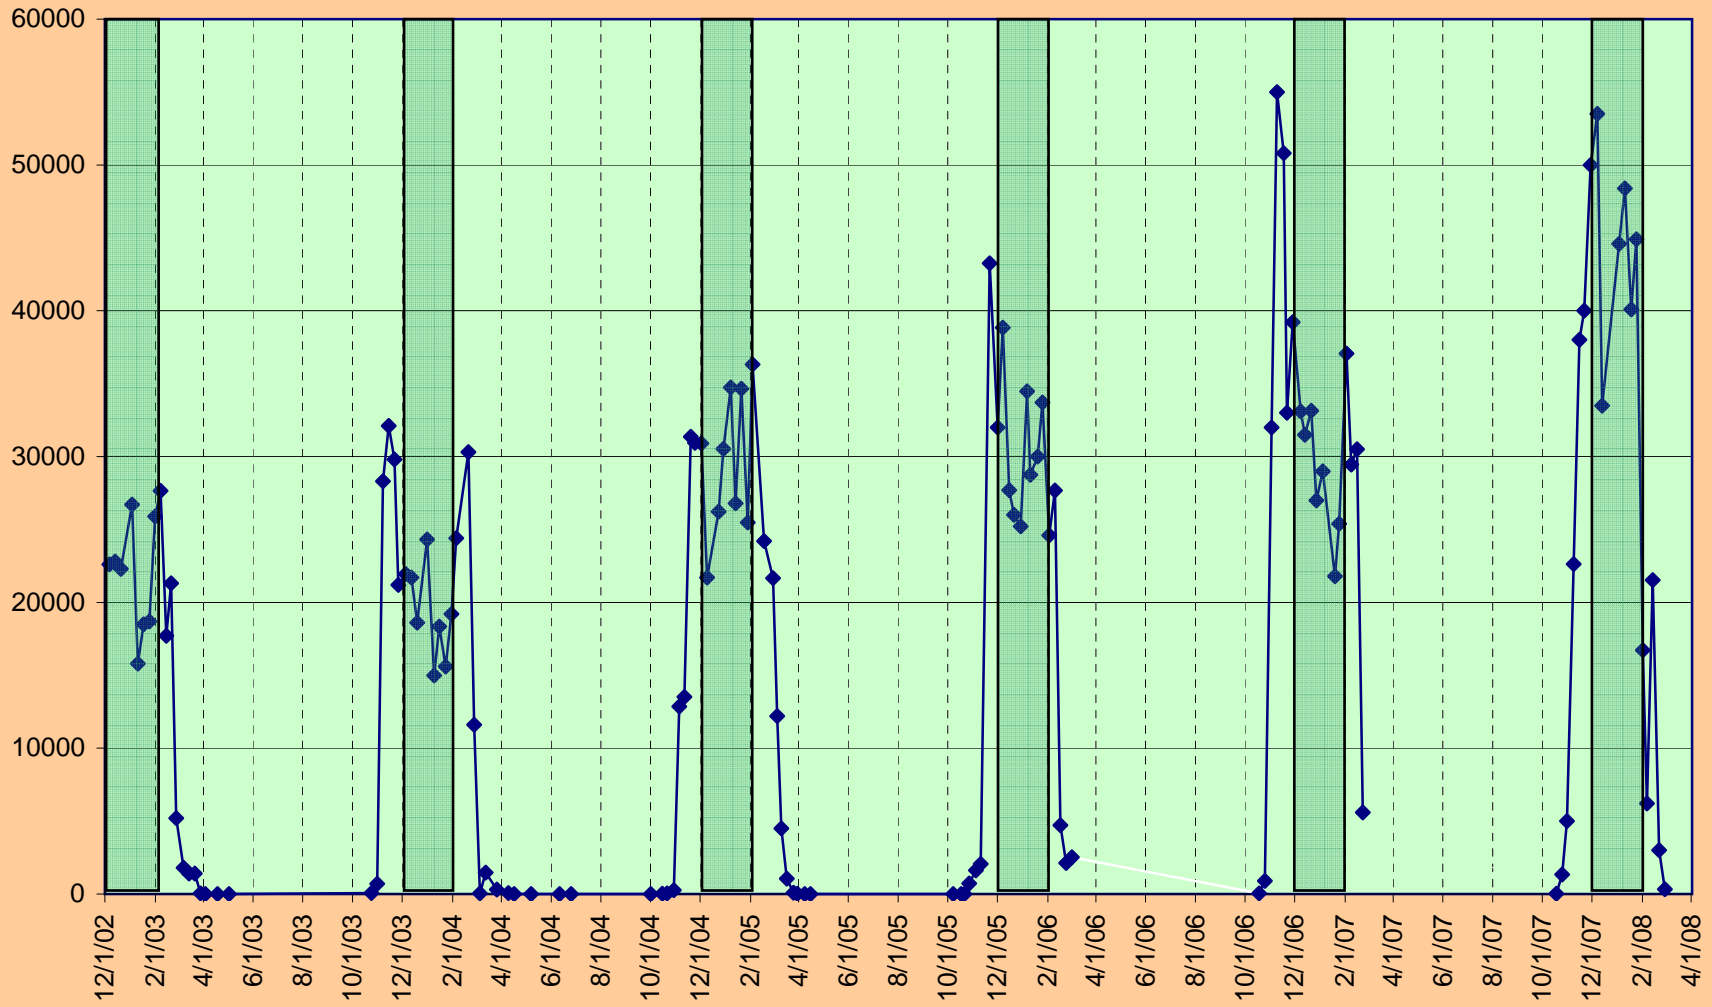

Bosque del Apache NWR Weekly Crane Counts 2002-2007

Bosque del Apache NWR Weekly Light Goose Counts 2002-2007

Weekly Sandhill Crane Count
at
Bosque del Apache National Wildlife Refuge

Best time to see large flocks
of cranes and geese

Weekly Light Goose Count at Bosque del Apache National Wildlife Refuge

Best time to see large flocks
of cranes and geese

Weekly Duck Count at Bosque del Apache National Wildlife Refuge